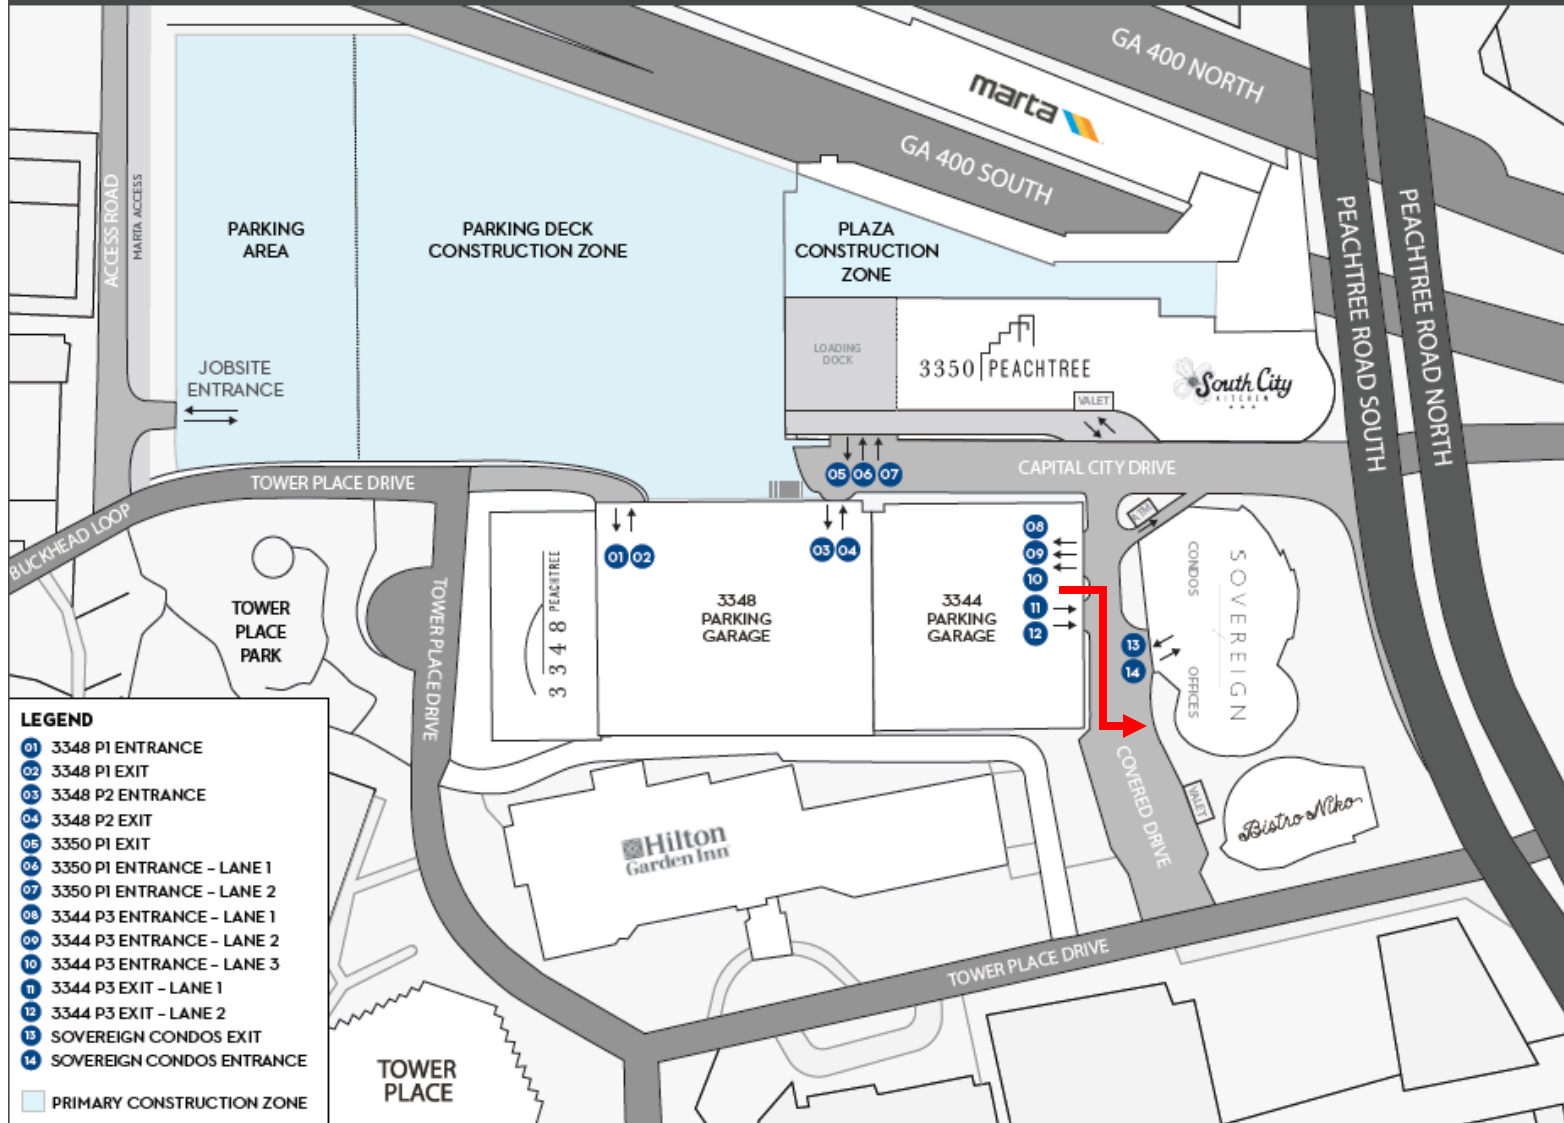

3350 PEACHTREE ROAD REDEVELOPMENT

- LEGEND**
- 01 3348 P1 ENTRANCE
 - 02 3348 P1 EXIT
 - 03 3348 P2 ENTRANCE
 - 04 3348 P2 EXIT
 - 05 3350 P1 EXIT
 - 06 3350 P1 ENTRANCE - LANE 1
 - 07 3350 P1 ENTRANCE - LANE 2
 - 08 3344 P3 ENTRANCE - LANE 1
 - 09 3344 P3 ENTRANCE - LANE 2
 - 10 3344 P3 ENTRANCE - LANE 3
 - 11 3344 P3 EXIT - LANE 1
 - 12 3344 P3 EXIT - LANE 2
 - 13 SOVEREIGN CONDOS EXIT
 - 14 SOVEREIGN CONDOS ENTRANCE
 - PRIMARY CONSTRUCTION ZONE